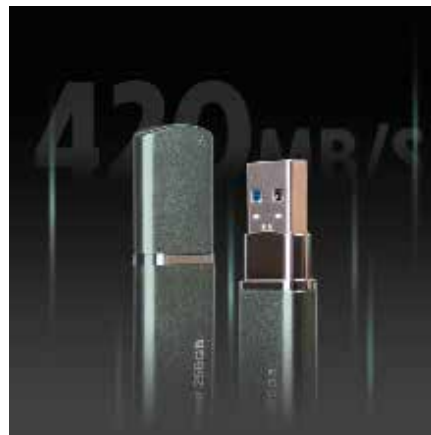

## USB 3.1 Gen 1 Flash Drives **JetFlash® 910**

Introducing Transcend's high endurance, high performance JetFlash 910, a USB flash drive that is anything but ordinary. Boasting sensational read speeds of up to 420MB/s and write speeds of up to 400MB/s, the JetFlash 910 delivers top-notch performance in a sleek and portable design. Its aluminum metallic housing will safeguard your data wherever you go.

### **Metallic radiance**

Safeguard your data with Transcend's JetFlash 910, whose aluminum metallic housing with a sandblasted finish is as sturdy as it is sleek. Highly portable doesn't mean fragile, at least not with the JetFlash 910, whose durable design offers top-notch protection of your data inside and out.

### **Not your usual USB flash drive**

The JetFlash 910 may look like your everyday USB stick, but it has performance that goes beyond that of ordinary flash drives. With up to 420MB/s read speeds and up to 400MB/s write speeds, you can transfer 4GB to the drive in less than 15 seconds. Simply plug it in and transfer all your 4K movies and high-resolution images in a flash.